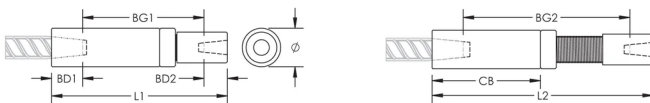

Length 1 (L1): 276 mm

Length 2 (L2): 357 mm

Bar Depth 1 (BD1): 53mm

Bar Depth 2 (BD2): 42mm

Bar Gap 1 (BG1): 181mm

Bar Gap 2 (BG2): 262mm

Coupler Body (CB): 175mm

Unit Weight: 6.59 kg

Designed to Meet: AASHTO;ABNT NBR 8548:1984;ACI 318 Type 1 (125% Specified Yield);ACI 318 Type 2 (Specified Tensile);ACI 349;ACI 359;AS3600

Pakke mængde: 3

YDERLIGERE PRODUKTOPLYSNINGER

Bar dimensions and weights listed may vary by region. Coupler sizes not shown may be available by special order. Contact your nVent LENTON representative for more information.

DIAGRAMS

ADVARSEL

---

nVent-produkter skal kun installeres og anvendes som angivet i nVents produktvejledninger og træningsmaterialer. Vejledninger er tilgængelige på www.nvent.com og hos din nVent kundeservicerepræsentant. Forkert installation, misbrug, fejlanvendelse eller anden undladelse af fuldt ud at følge nVents instruktioner og advarsler kan medføre funktionsfejl, materielle skader, alvorlige personskader eller død og/eller ugyldiggøre din garanti.