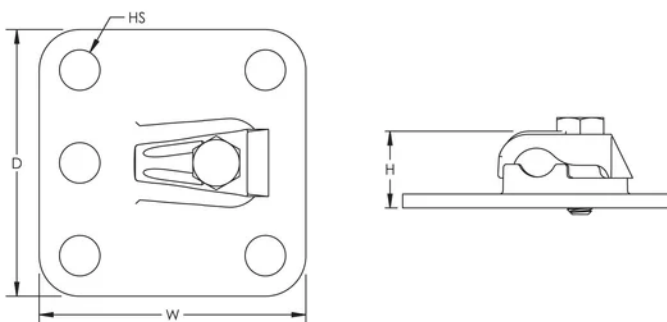

Adhesive Cable Fastener

Power Utilities

FUNKTIONER

Flat cable holder for use with hot pitch, roofing compound or commercial adhesive on built-up roof surfaces or other location where holes cannot be made for anchoring cable

SPECIFIKATIONER

DIAGRAMS

ADVARSEL

---

nVent-produkter skal kun installeres og anvendes som angivet i nVents produktvejledninger og træningsmaterialer. Vejledninger er tilgængelige på www.nvent.com og hos din nVent kundeservicerepræsentant. Forkert installation, misbrug, fejlanvendelse eller anden undladelse af fuldt ud at følge nVents instruktioner og advarsler kan medføre funktionsfejl, materielle skader, alvorlige personskader eller død og/eller ugyldiggøre din garanti.