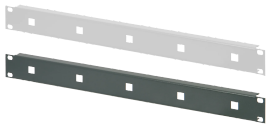

19" Front Panel for Cable Eyes

19" front panel are for accommodating cable eyes.

CERTIFICERINGER

FUNKTIONER

19" front panel to accommodate cable eyes (to mount the eyes, insert and rotate them 45°)

SPECIFIKATIONER

Dybde:	1.5mm
Rack Width:	95HP
Accessory Type:	Front panel
Product Type:	Front Panel
Materiale:	Stål

Table 1/2

Katalognummer	Rack Height	Mounting	Pakke mængde	Front Finish	Rear Finish	Farvekode
20118-761	1U	Screw-on Front	1	Painted	Painted	RAL 7035
20118-762	1U	Screw-on Front	1	Painted	Painted	RAL 7021

Table 2/2

Katalognummer	EMC Shielding	Finish	Højde	Type	Bredde
---------------	---------------	--------	-------	------	--------

20118-761	No	Struktur Pulvermaling	43.6mm	19" Front Panel	483mm
20118-762	No	Struktur Pulvermaling	43.6mm	19" Front Panel	483mm