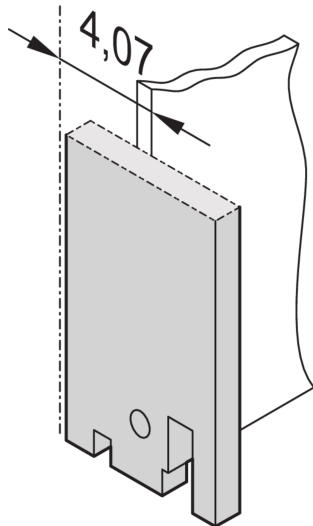

19" Front Panel, Plain

Front panel without or with SUB-D-, ST type 3- or FDDI cut-out.

CERTIFICERINGER

FUNKTIONER

19" Front Panel without Cutout

SPECIFIKATIONER

Dybde:	2.5mm
Materiale:	Aluminium
Accessory Type:	Front panel
Product Type:	Front Panel

Table 1/2

Katalognummer	Rack Height	Rack Width	Pakke mængde	Front Finish	Rear Finish	Farvekode
30118-328	3U	4HP	1	Painted	Conductive	RAL 7035

Katalognummer	Rack Height	Rack Width	Pakke mængde	Front Finish	Rear Finish	Farvekode
30118-331	3U	28HP	1	Painted	Conductive	RAL 7035
30118-330	3U	14HP	1	Painted	Conductive	RAL 7035
30118-329	3U	7HP	1	Painted	Conductive	RAL 7035

Table 2/2

Katalognummer	Finish	Højde	Bredde
30118-328	Struktur Pulvermaling	128.4mm	19.98mm
30118-331	Struktur Pulvermaling	128.4mm	141.9mm
30118-330	Struktur Pulvermaling	128.4mm	70.78mm
30118-329	Struktur Pulvermaling	128.4mm	35.22mm