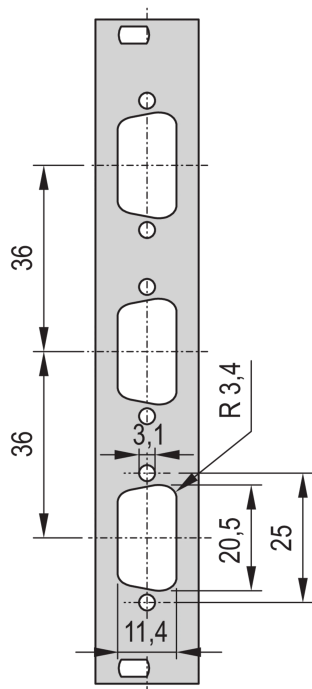

19" Front Panel With SUB-D Cut-Out

19" Front Panel with SUB-D Cut-Out or FDDI Cut-Out.

CERTIFICERINGER

FUNKTIONER

19" Front Panel with Cutout for Sub-D, ST type 3 or FDDI

SPECIFIKATIONER

Dybde (D):	2.5mm
Materiale:	Aluminium
Accessory Type:	Front panel
Product Type:	Front Panel

Table 1/2

Katalognummer	Rack Height	Rack Width	Pakke mængde	Front Finish	Rear Finish	Number of Pins
30118-334	3U	4HP	1	Painted	Conductive	(1) 25
30118-332	3U	4HP	1	Painted	Conductive	(3) 9
30118-335	3U	4HP	1	Painted	Conductive	(2) 25
30118-338	3U	4HP	1	Painted	Conductive	(1) 9
30118-336	3U	4HP	1	Painted	Conductive	(2) 9

Table 2/2

Katalognummer	Farvekode	Finish	Højde (H)	Bredde (W)
30118-334	RAL 7035	Struktur Pulvermaling	128.4mm	19.98mm
30118-332	RAL 7035	Struktur Pulvermaling	128.4mm	19.98mm
30118-335	RAL 7035	Struktur Pulvermaling	128.4mm	19.98mm
30118-338	RAL 7035	Struktur Pulvermaling	128.4mm	19.98mm
30118-336	RAL 7035	Struktur Pulvermaling	128.4mm	19.98mm