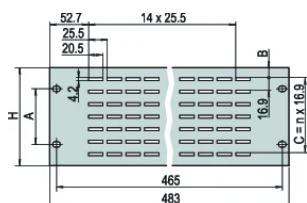

DIAGRAMS

ADVARSEL

nVent-produkter skal kun installeres og anvendes som angivet i nVents produktvejledninger og træningsmaterialer. Vejledninger er tilgængelige på www.nvent.com og hos din nVent kundeservicerepræsentant. Forkert installation, misbrug, fejlanvendelse eller anden undladelse af fuldt ud at følge nVents instruktioner og advarsler kan medføre funktionsfejl, materielle skader, alvorlige personskader eller død og/eller ugyldiggøre din garanti.

North America

All locations
+1.763.422.2661
Chat with us:
nvent.com/schroff

Europe

Straubenhardt, Germany
+49.7082.794.0
Betschdorf, France
+33.3.88.90.64.90
Warsaw, Poland
+48.22.209.98.35
Assago, Italy
+39.02.932.7141
Chat with us:
nvent.com/schroff

Asia

Shanghai, China
+86.21.2412.6943
Qingdao, China
+86.532.8771.6101
Singapore
+65.6768.5800
Shin-Yokohama, Japan
+81.45.476.0271
Chat with us:
nvent.com/schroff

Middle East & India

Dubai, United Arab Emirates
+971.4.378.1700
Bangalore, India
+91.80.6715.2001
Istanbul, Turkey
+90.216.250.7374
Chat with us:
nvent.com/schroff

Vores kraftfulde portefølje af mærker:

CADDY ERICO HOFFMAN ILSCO SCHROFF TRACHTE