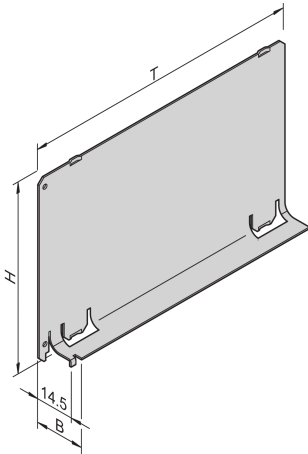

Air Baffle Without Front Panel

The air baffle without a partial front panel can be combined with a front panel that covers the complete width. It covers an empty slot to eliminate an air leak.

CERTIFICERINGER

FUNKTIONER

Air baffles eliminate air leaks from empty slots

Cover is pushed into the guide rail

SPECIFIKATIONER

- Product Type:** Air Baffle
- Materiale:** Aluminium
- Produktfamilie:** EuropacPRO; RatiopacPRO; RatiopacPRO AIR; CompacPRO; PropacPRO; Inpac
- Type:** Without Front Panel