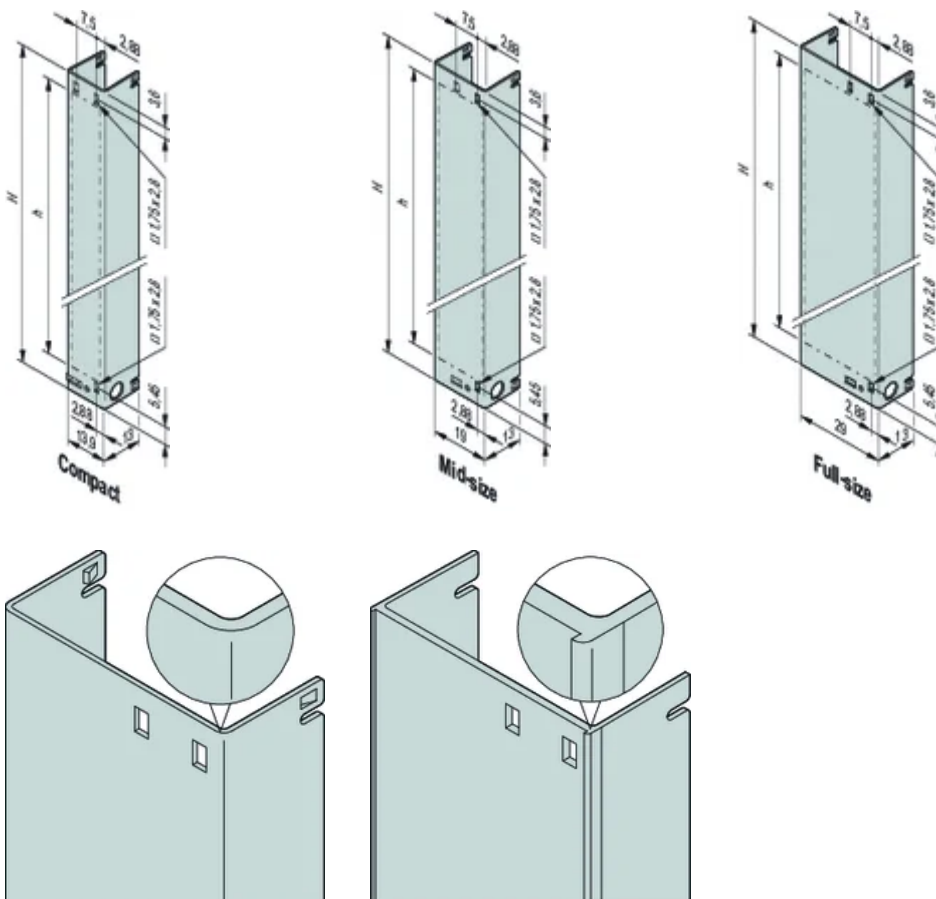

Katalognummer	Højde (H)	Rack Width	Design Feature	Materiale	Finish	Pakke mængde
30849-682	73.8mm	6HP	Full-Size	Aluminium	Passivated	1
30849-407	148.8mm	6HP	Full-Size	Stainless Steel		1
30849-404	73.8mm	6HP	Full-Size	Stainless Steel		1
30849-670	148.8mm	4HP		Aluminium	Passivated	1

Table 2/2

Katalognummer	Front Finish	Rear Finish	Dybde (D)	Bredde (W)
30849-658	Raw	Raw	2.5mm	19mm
30849-694	Raw	Raw	2.5mm	29mm
30849-406	Raw	Raw	1mm	19mm
30849-402	Raw	Raw	1mm	13.9mm
30849-403	Raw	Raw	1mm	19mm
30849-682	Raw	Raw	2.5mm	29mm
30849-407	Raw	Raw	1mm	29mm
30849-404	Raw	Raw	1mm	29mm
30849-670	Raw	Raw	2.5mm	19mm

DIAGRAMS