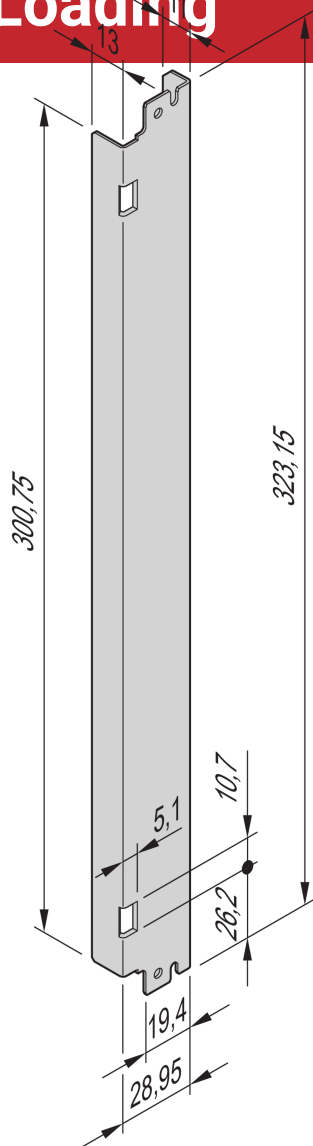

ATCA Front Panel, St, Reinforced, With Spring Loading

AdvancedTCA front panel for spring-loaded IEA handle with die-cast end piece.

CERTIFICERINGER

North America

All locations
+1.763.422.2661
Chat with us:
nvent.com/schroff