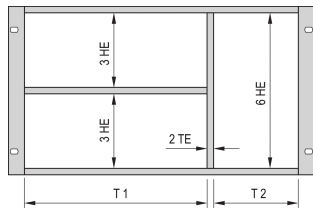

# Combined Mounting Kit for Chassis

The combined mounting enable the option to split a 6 U high subrack or case in 2 x 3 U and 6 U sections. Different versions are available.

## FUNKTIONER

Designed to accept Euroboards (100 mm high) and double Euroboards (233.35 mm high)

Subdivision of the 6 U assembly area into: 2 x 3 U, 1 x 6 U

## SPECIFIKATIONER

- Rack Height:** 6U
- Type:** Combined
- Produktfamilie:** EuropacPRO
- Product Type:** Mounting Kit
- Works With:** Subracks

Table 1/1

| Katalognummer | Pakke mængde | Rack Width 1 | Rack Width 2 | Materiale             |
|---------------|--------------|--------------|--------------|-----------------------|
| 24562-440     | 1            | 40HP         | 42HP         | Aluminium, Zinc Alloy |
| 24562-442     | 1            | 42HP         | 40HP         | Aluminium, Zinc Alloy |
| 24562-484     | 1            | 84HP         |              | Aluminium, Zinc Alloy |
| 24562-420     | 1            | 20HP         | 62HP         | Aluminium, Zinc Alloy |
| 24562-463     | 1            | 63HP         | 19HP         | Aluminium, Zinc Alloy |