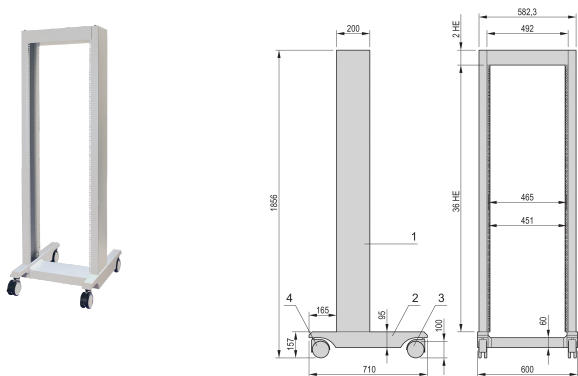

## KATALOGNUMMER

**10117-498**

Open frame rack with 200 kg load capacity and recommended chassis depth of upto 400 mm, ideally for general electronics, test & measurement, audio/video and broadcasting applications.

## FUNKTIONER

Stationary load-carrying capacity 200 kg at a defined center of gravity in the center of the lab rack

Recommended max. chassis depth 400 mm

## PRODUKTEGENSKABER

Product Type: Rack

Produktfamilie: Labrack

Frame Material: Stål

Rack Height: 36U

Højde: 1856mm

Bredde: 600mm

Dybde: 710mm