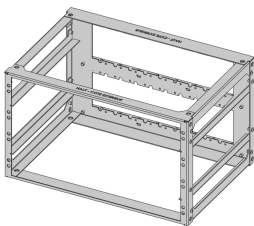

On Board Rack 6 U, 84 HP

KATALOGNUMMER

10170-012

Suitable for ongoing vibrations, shock, high temperatures, and high humidity.

CERTIFICERINGER

FUNKTIONER

For mobile railway applications

Suitable for ongoing vibrations, shock, high temperatures, and high humidity

Suitable for 1, 2, or 3 U SNCF subracks (NF F61-005, CF 60-002)

Rear side is equipped for standard connectors; crossbar can be custom-coded for the SNCF coding pins

Crossbar with integrated cable channel

Several racks can be stacked or fitted in rows

Produced using a welding process, certified to EN 15085 (CL2)

Stainless Steel welds passivated to prevent corrosion

PRODUKTEGENSKABER

Produktfamilie: On Board Rack

Rack Height: 6U

Højde: 290mm

Rack Width: 84HP