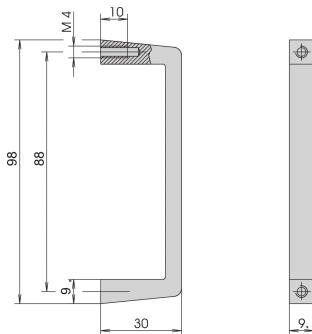

# Front Handle, Width 9 mm, Height 98 mm

## KATALOGNUMMER

**10501-003**

Slim Aluminium profile front handle, 9 mm. The assembly of the handle will be done from the rear side.

## FUNKTIONER

Static load-carrying capacity 30 kg/pair

The assembly of the handle will be done from the rear side

## PRODUKTEGENSKABER

Product Type: Handle

Works With: Subracks; Chassis; Front Panels

Håndtagstype: Straight

Bredde: 9mm

Materiale: Aluminium

Farve: Silver

Static Load: 30kg