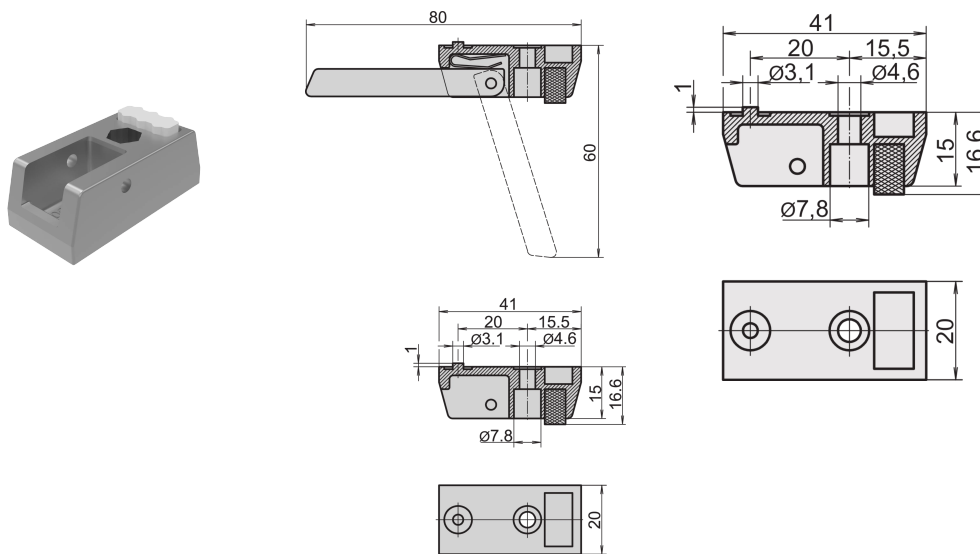

## KATALOGNUMMER

10603-001

The tip-up feet from aluminum die cast material enable mounting on the bottom plate of a case. Available with or without tip-up function. Color RAL 9006 White Aluminum.

## FUNKTIONER

Positioning of case is secured by anti-slip rubber inserts

Can be used instead of standard feet

Load-carrying capacity: 50 kg per foot, max case weight 40 kg

Mounting holes are provided in bottom cover of the cases