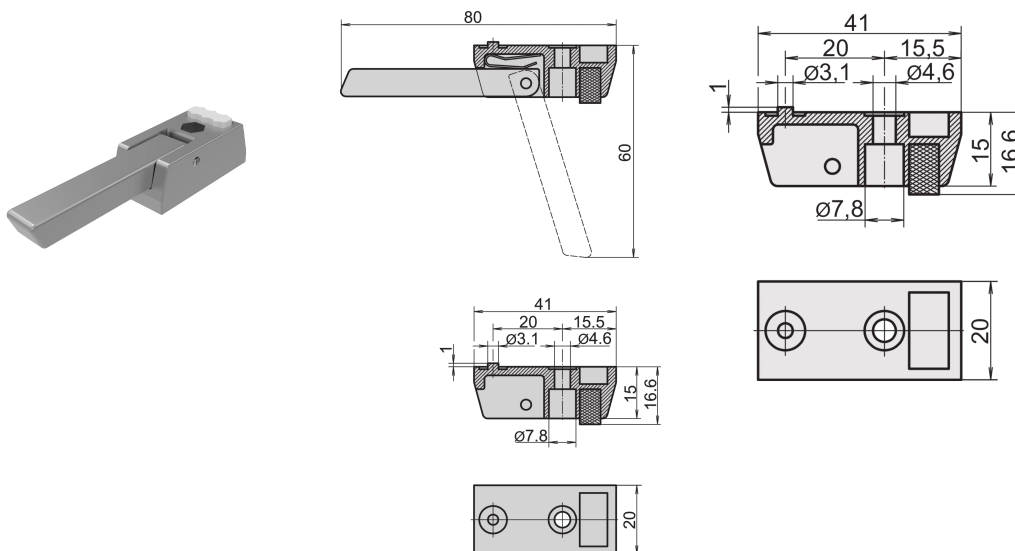

## KATALOGNUMMER

10603-002

The tip-up feet from aluminum die cast material enable mounting on the bottom plate of a case. Available with or without tip-up function. Color RAL 9006 White Aluminum.

## FUNKTIONER

Positioning of case is secured by anti-slip rubber inserts

Can be used instead of standard feet

Load-carrying capacity: 50 kg per foot, max case weight 40 kg

Mounting holes are provided in bottom cover of the cases