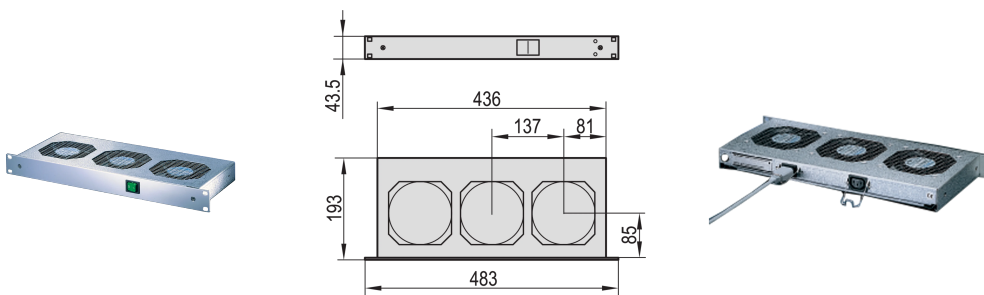

19" Fan Unit, 1 U, With Front Switch, 3 fans, 230 VAC

KATALOGNUMMER

10713-108

Front-mounted, illuminated mains switch on AC devices, coupled with additional rear mains outlet; mechanical strain relief for mains input and mains output cables.

CERTIFICERINGER

FUNKTIONER

Can be adapted to subracks

Contact protection in accordance with DIN EN ISO 13857

PRODUKTEGENSKABER

Product Type: Fan Unit

Indgangsspænding AC: 230V min

Pakke mængde: 1

Finish: Aluminum-Zinc Plated; Anodized

Materiale: Stål; Aluminium

Net Weight: 3.3kg

YDERLIGERE PRODUKTOPLYSNINGER

Please order mains cable separately.

Wide-range input voltage (86 ... 264 VAC) available on request.