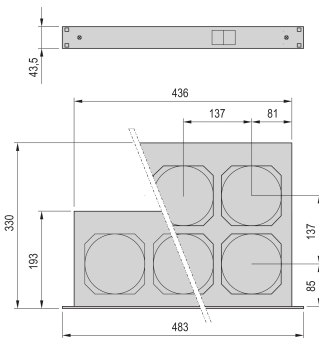

19" Fan Unit, 1 U, With Front Switch, 6 fans, 230 VAC

KATALOGNUMMER

10713-112

Front-mounted, illuminated mains switch on AC devices, coupled with additional rear mains outlet; mechanical strain relief for mains input and mains output cables.

CERTIFICERINGER

FUNKTIONER

Can be adapted to subracks

Contact protection in accordance with DIN EN ISO 13857