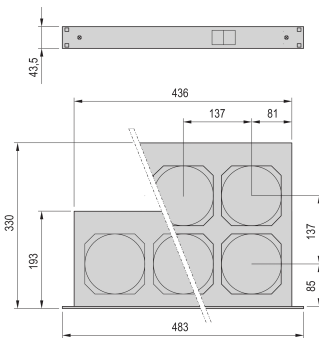

19" Fan Unit, 1 U, With Front Switch, 6 fans, 115 VAC

KATALOGNUMMER

10713-114

Front-mounted, illuminated mains switch on AC devices, coupled with additional rear mains outlet; mechanical strain relief for mains input and mains output cables.

CERTIFICERINGER

FUNKTIONER

Can be adapted to subtracks

Contact protection in accordance with DIN EN ISO 13857