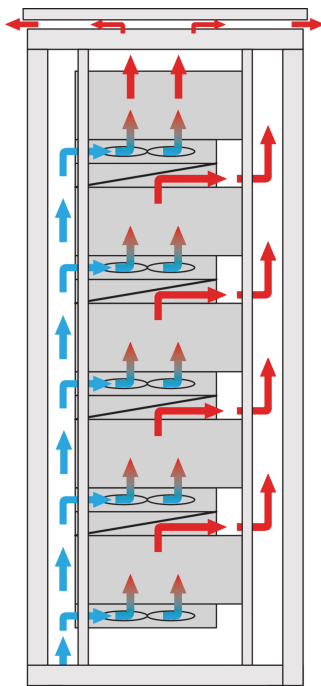

# 1 U Air Deflector for 19" Fan Tray, 3 Fans, Front Solid, 193 mm, RAL 7035

KATALOGNUMMER

10713-146

Air deflector with 1 U height to guide the air from front to top or from bottom to rear.

## FUNKTIONER

Assembly options: – One fan tray: cool air is drawn in from the front and guided upwards – Two fan trays: cool air is drawn in from the front, directed upwards and guided to the rear (see application diagram)

Optimised cooling together with 19" fan trays

Vertical buildup of heat is avoided via improved airflow

Optional filter mat, simple to swap during operation