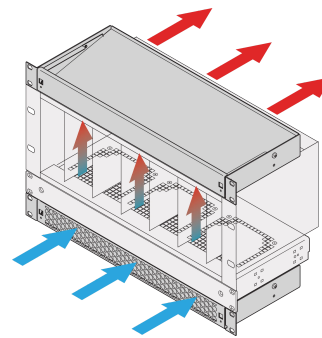

# 1 U Air Deflector for 19" Fan Tray, 3 Fans, Front Solid, 193 mm, RAL 7035

KATALOGNUMMER

10713-146

Air deflector with 1 U height to guide the air from front to top or from bottom to rear.

## FUNKTIONER

Assembly options: – One fan tray: cool air is drawn in from the front and guided upwards – Two fan trays: cool air is drawn in from the front, directed upwards and guided to the rear (see application diagram)

Optimised cooling together with 19" fan trays

Vertical buildup of heat is avoided via improved airflow

Optional filter mat, simple to swap during operation