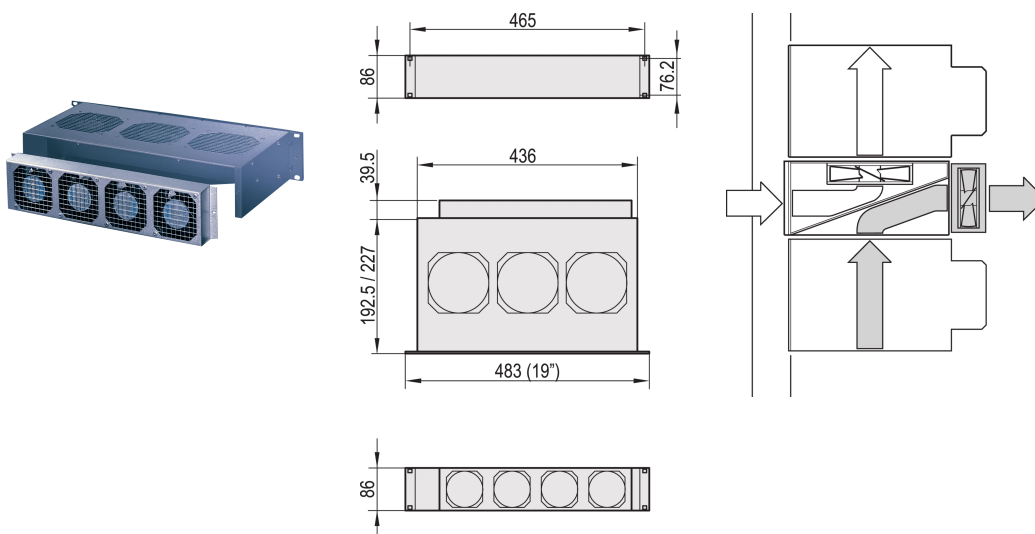

Fan Unit With Housing for 19" Pusher Fan, 2 U, Axial, 230 VAC

KATALOGNUMMER

10713-530

Supplementary fan (built-on) with housing for Schroff pusher fan 2 U. No additional voltage supply necessary: connection is via 19" pusher fan.

CERTIFICERINGER

FUNKTIONER

Extra 2 U useable space: by using a built-on fan, components mounted below the 19" pusher fan can be cooled

No additional voltage supply necessary: connection is via 19" pusher fan, 2 U

PRODUKTEGENSKABER

Product Type: Fan Unit

Type: Fan Tray

Farve: Silver

Indgangsspænding AC: 230V

Pakke mængde: 1

Net Weight: 1.817kg

ADVARSEL