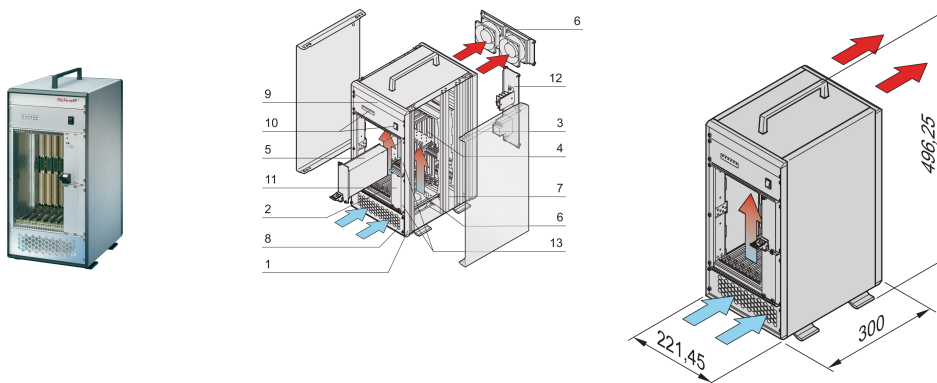

VME64x System, Tower, 5 U, Pluggable PSU

KATALOGNUMMER

10836-045

VME64 tower system for 7 VME64x boards 6 U, 160 mm. The power for the system is created by a pluggable power supply. A fan control module monitors the fans, the temperature and voltage.

CERTIFICERINGER

FUNKTIONER

System in accordance with IEC 60297-3-101, 102, 103; IEEE 1101.1, 1101.10/11; backplane conforms to VITA 1.1-1997

Pluggable PSU, 19" form factor, 300 W; a second PSU can optionally be fitted

Backplane VME64x 7 slot, 6 U, J1/J2 monolithic without P0 connector, Rear I/O option, in accordance with VITA 1-1994 and 1.1-1997

Heat dissipation by 2 fans, cooling from front to rear side; temperature-controlled by fan control module (FCM)

Product Type: System

Number of Slots: 7

Type: Tower

Backplane Type: 6 U VME64 Extension

Data Transfer: VME64; VME2eSST

Power per Slot: 30W

Indgangsspænding AC: 100 – 240V

Airflow Direction: Front to Rear