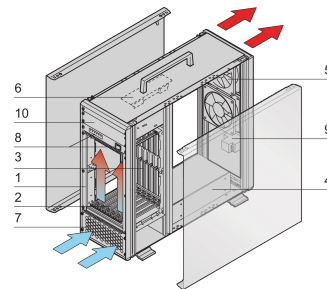

VME64x System, Tower, 4 U, Open Frame PSU

KATALOGNUMMER

10836-050

VME64 tower system for 7 VME64x boards 6 U, 160 mm. The power for the system is supplied by a open frame power supply. A fan control module monitors the fans, the temperature and voltage.