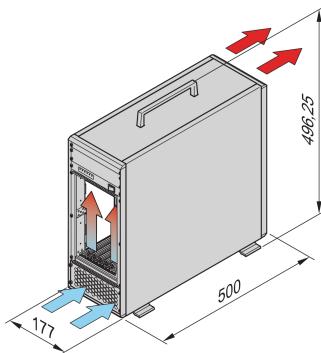

VME64x System, Tower, 4 U, Open Frame PSU

KATALOGNUMMER

10836-050

VME64 tower system for 7 VME64x boards 6 U, 160 mm. The power for the system is supplied by a open frame power supply. A fan control module monitors the fans, the temperature and voltage.