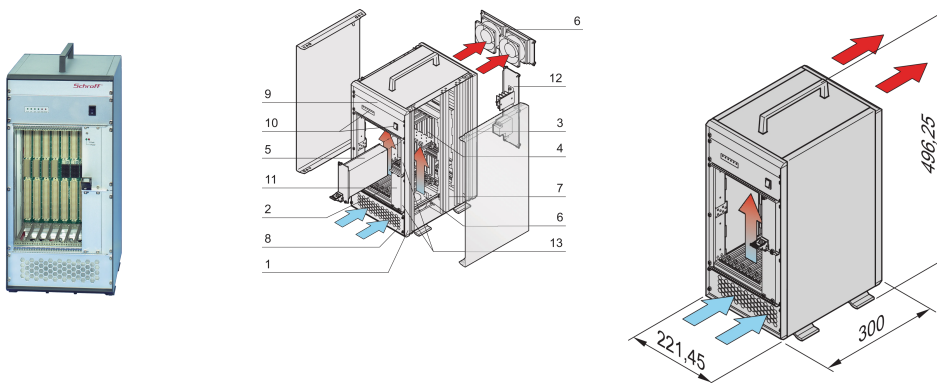

# VXS System, Tower, 5 U, 7 Slot, Pluggable PSU

## KATALOGNUMMER

10836-060

VXS tower system for 7 VXS boards 6 U, 160 mm. With Rear I/O option The power for the system is supplied by a pluggable open frame power supply.

## PRODUKTEGENSKABER

Product Type: System

Dybde: 300mm

Højde: 496.25mm

Bredde: 221.45mm

Power: 250W

Net Weight: 13.5kg