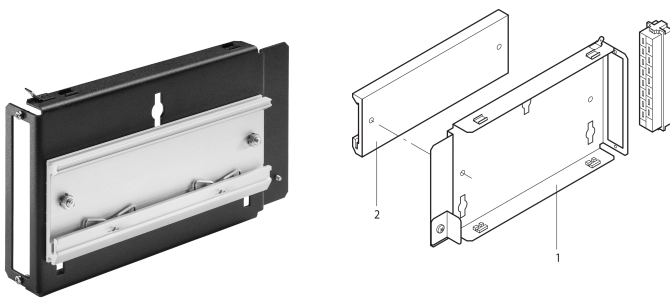

# PSU Wall-Mounting Bracket for 19" PSU

## KATALOGNUMMER

11000-001

Wall mounting bracket for nVent SCHROFF 19" Power Supplies.

## FUNKTIONER

Suitable for 19"-compatible 3 U PSUs

Wall mounting bracket can be assembled in any position with screws

Horizontal rail adaptor is bolted to wall mounting bracket, then the 19" PSU can be clipped to a horizontal rail