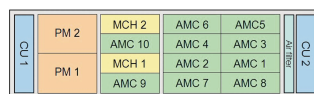

MTCA.0 System for 10 Single Full-Size AMC Modules, 3 U, 84 HP

KATALOGNUMMER

11850-011

The double AMC card cage on the right hand side can hold either 4 Double Full-size AMCs or, with the optional splitting kit, 8 Single Full-size AMCs.

CERTIFICERINGER

FUNKTIONER

In accordance with PICMG MTCA.0 R1.0 specification

3 U, 19" subrack system for 10 Single Full-Size AdvancedMC modules, 2 Single Full-Size MCHs and 2 power modules with width up to 12 HP