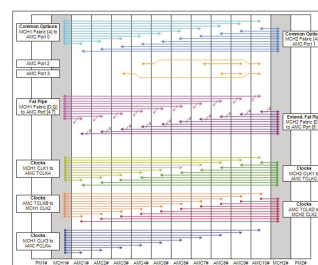

MTCA.0 System for 10 Single Full-Size AMC Modules, 3 U, 84 HP

KATALOGNUMMER

11850-011

The double AMC card cage on the right hand side can hold either 4 Double Full-size AMCs or, with the optional splitting kit, 8 Single Full-size AMCs.

CERTIFICERINGER

FUNKTIONER

In accordance with PICMG MTCA.0 R1.0 specification

3 U, 19" subrack system for 10 Single Full-Size AdvancedMC modules, 2 Single Full-Size MCHs and 2 power modules with width up to 12 HP