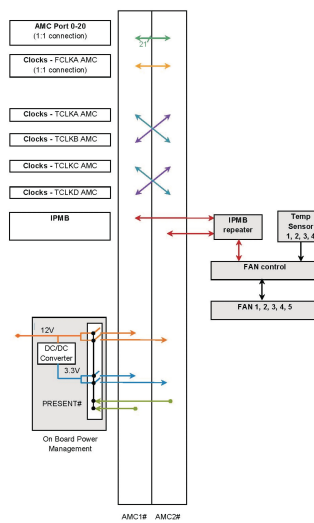

MTCA.0 System for 2 Single Full-Size AMC Modules, 1 HE

KATALOGNUMMER

11850-023

The System is designed for 2 AMC modules. The integrated Power Supply and Power switches on the backplane enable the Payload Power to the AMC Modules without the need for a separate MCH.

CERTIFICERINGER

FUNKTIONER

Small, compact case to hold 2 single full-size AdvancedMC modules With an optional 2 HP filler module, 2 single mid-size modules can also be fitted

Direct connection of all ports between both AdvancedMC slots (see backplane topology); data transfer rates up to 10 Gbps per port

90 - 264 VAC wide range input on rear of case, 150 W power supply in rear section of enclosure

12 VDC voltage is activated by the AdvancedMC module presence signal

150 W cooling capacity at an ambient temperature of 55 °C, airflow from right to left, temperature-regulated fans

Data Transfer: 40 GbE; PCIe Gen3

Power per Slot: 60W

Indgangsspænding AC: 100 – 240V

Airflow Direction: Right to Left

Rack Height: 1U

Power Supply Type: Open Frame

Power Supply Included: Yes

Rear I/O: No