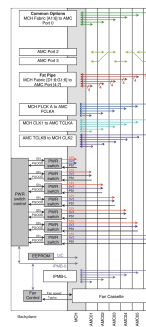

## KATALOGNUMMER

11850-025

1 U MicroTCA System with horizontal card cage for Single Width AdvancedMC Modules. The chassis has an AC Power input in the rear and an integrated 400 W Power Supply. The PM EMMC (Power Module Enhanced Management Controller) is installed onto the rear of the Backplane.