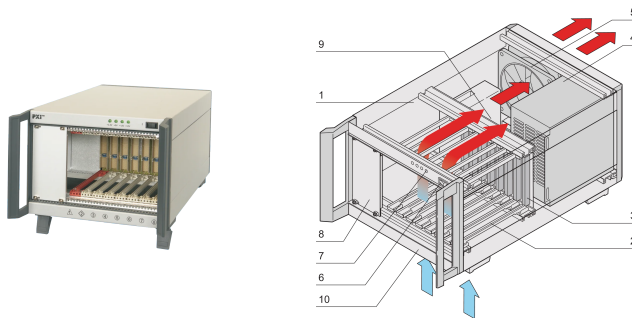

PXI System With ATX PSU, 4 U, 8 slots, 44 HP

KATALOGNUMMER

14579-008

PXI Desktop Chassis with vertical Card Cage for eight 3 U Boards and built in Power Supply.

CERTIFICERINGER

FUNKTIONER

System in accordance with IEC 60297-3-101, -102, -103; IEEE 1101.1, 1101.10/11); Backplane, conforms to PICMG rev. 3.0 and PXI 2.0

PXI desktop chassis, 4 U, 44 HP with vertical card cage. Board format Front: 3U, 160 mm

Backplane, 8 slot, 3 HE, 64 bit, System slot left

Heat dissipation with airflow bottom to rear

ATX power supply 400 W, wide-range AC input with power switch on rear

Backplane with clock switching internal / external

PRODUKTEGENSKABER

Product Type: System

Number of Slots: 8

Type: Desktop

Backplane Type: 3 U CompactPCI with PXIbus

Data Transfer: 64-bit PCI Bus

Power per Slot: 30W

Indgangsspænding AC: 100 – 240V

Airflow Direction: Bottom to Rear

Rack Height: 4U

Power Supply Type: Open Frame

Power Supply Included: Yes

Rear I/O: No

Complies With: PXISA PXI-1 R2.0

Dybde: 355mm