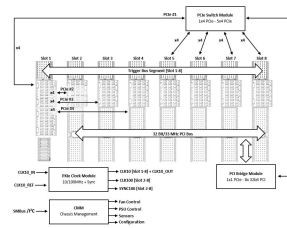

# PXI-Express System, 4 U, 8 slots, Gen 3

## KATALOGNUMMER

14579-030

Desktop PXI Express Chassis for one PXI Express System Controller with up to 16 HP and 7 PXI or PXI Express Boards with 4 HP Width.