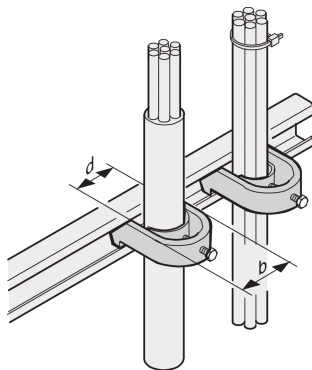

C-Rail Cable Shell, for Cable Bundle 38 ... 42 mm

KATALOGNUMMER

20114-730

C-Rails are for better cable management. Installation generally behind the 19" uprights. They are compatible with standard cable clabs.

CERTIFICERINGER

FUNKTIONER

For mounting of cables on C-profiles and cable support rails

PRODUKTEGENSKABER

Finish: Tin Plated

Pakke mængde: 10

Materiale: Stål

Produktfamilie: Varistar CP