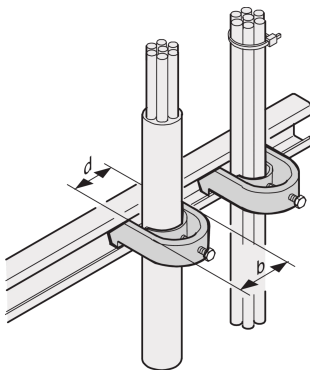

# C-Rail Cable Shell, for Cable Bundle 42 ... 46 mm

## KATALOGNUMMER

**20114-731**

C-Rails are for better cable management. Installation generally behind the 19" uprights. They are compatible with standard cable clabs.