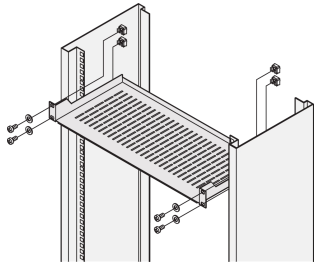

Etsirack Equipment Shelf, Metric

KATALOGNUMMER

20118-686

Shelf for installation in metric frames. Load capacity 10 kg.

CERTIFICERINGER

FUNKTIONER

For installation in metric frames (fixing size 515 mm)

Installation height 49 mm

Load capacity 10 kg

PRODUKTEGENSKABER

Product Type: Shelf

Produktfamilie: Etsirack

Type: Equipment Shelf

Materiale: Stål

Finish: Struktur Pulvermaling

Farve: Light Grey