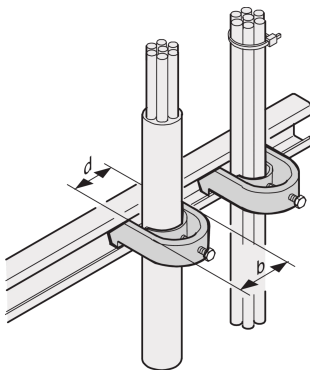

C-Rail Cable Shell, for Cable Bundle 26 ... 30 mm

KATALOGNUMMER

20118-777

C-Rails are for better cable management. Installation generally behind the 19" uprights. They are compatible with standard cable clabs.

CERTIFICERINGER

FUNKTIONER

For mounting of cables on C-profiles and cable support rails

PRODUKTEGENSKABER

Finish: Tin Plated

Pakke mængde: 10

Materiale: Stål

Produktfamilie: Varistar CP