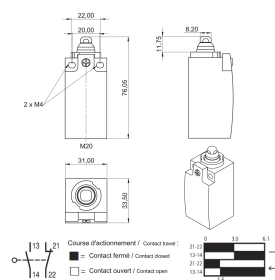

Door Contact Switch, Cabled

KATALOGNUMMER

20118-811

Switch for connecting to the normally closed contacts of the door control module for manual door opening. This primarily is used for lights and cooling solutions which should be linked to the opening or closing of the door.

CERTIFICERINGER

FUNKTIONER

Connection with mains supply via SCHUKO/UTE connector

Easy handling by plug and play (completely wired)

Connection to cabinet light via IEC 60320 C13 socket

PRODUKTEGENSKABER

Product Type: Switch