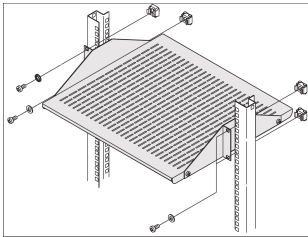

Labrack 19" Equipment Support, 2 U

KATALOGNUMMER

20119-257

19" Equipment Support, 2 U Type C with load carrying capacity of 25 kg.

CERTIFICERINGER

FUNKTIONER

Static load-carrying capacity 25 kg

Mounting height 2 U

Forward protrusion min. 168 mm

PRODUKTEGENSKABER

Product Type: Shelf

Produktfamilie: Labrack

Type: Equipment Shelf

Materiale: Stål

Finish: Struktur Pulvermaling

Rack Height: 2U