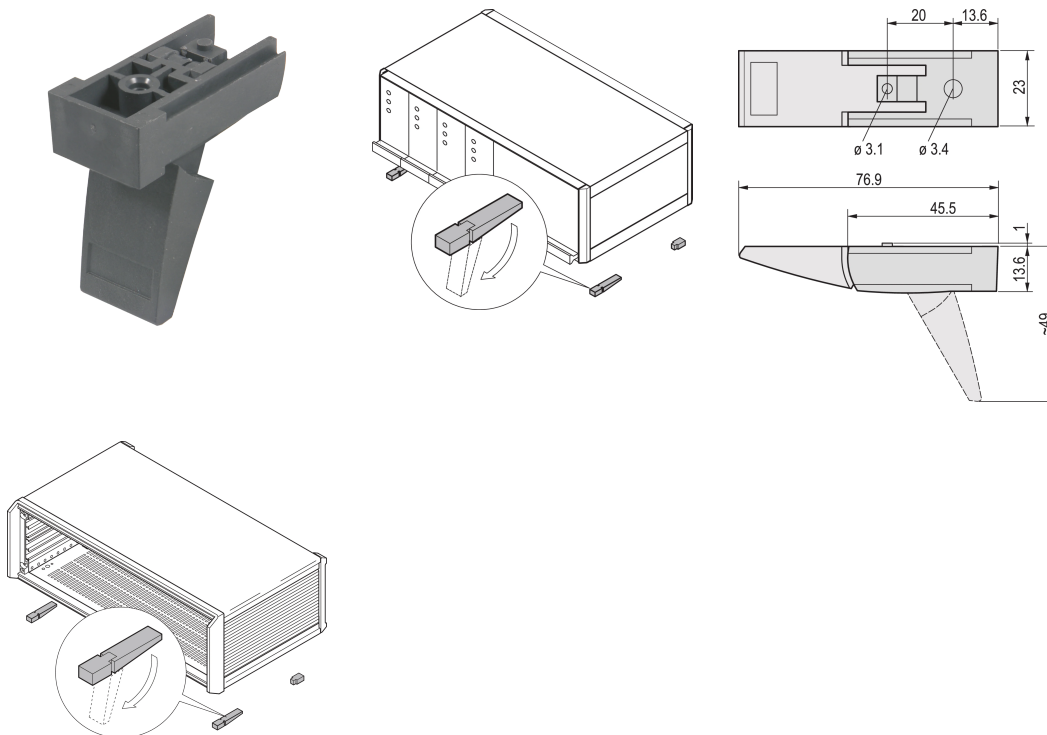

# Tip-up Foot for Chassis, Plastic, RAL 9006

## KATALOGNUMMER

20603-001

Flexible and robust Tip-up foot for chassis, with carrying capacity of 25 kg per foot. Suitable for RatiopacPRO/-AIR, PropacPRO, CompacPRO, Comptec and Interscale.

## FUNKTIONER

Mounting holes are provided in bottom of case

Load-carrying capacity 25 kg per foot, max case weight: 50 kg