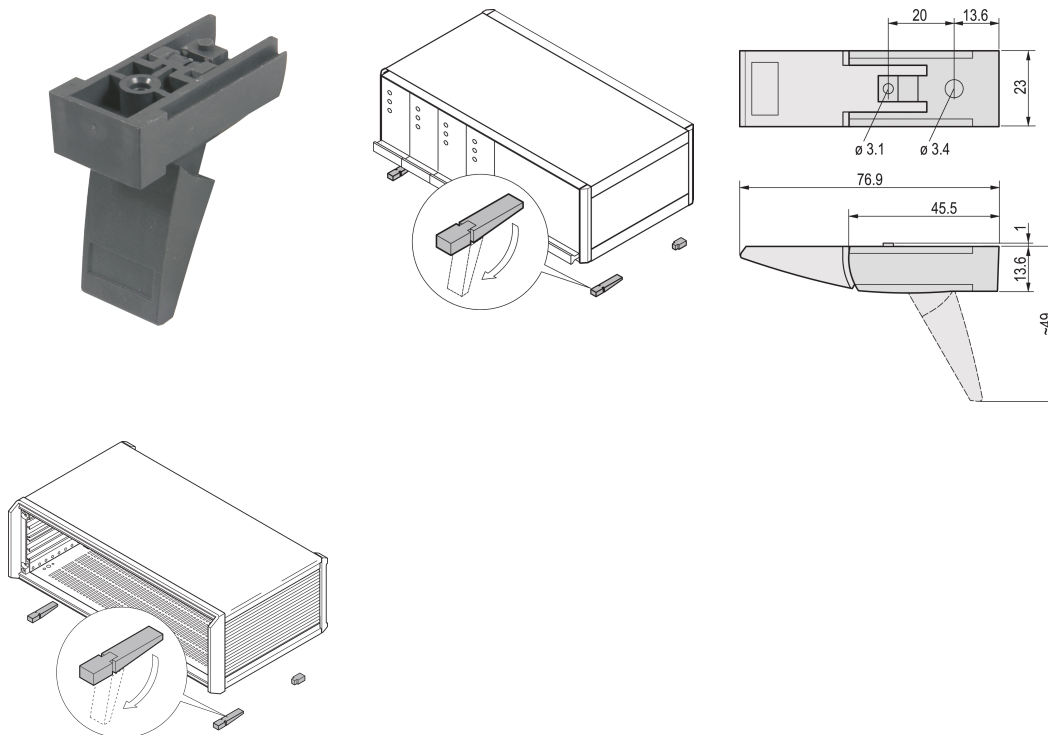

## KATALOGNUMMER

20603-002

Flexible and robust Tip-up foot for chassis, with carrying capacity of 25 kg per foot. Suitable for RatiopacPRO/-AIR, PropacPRO, CompacPRO, Comptec and Interscale.

## FUNKTIONER

Mounting holes are provided in bottom of case

Load-carrying capacity 25 kg per foot, max case weight: 50 kg