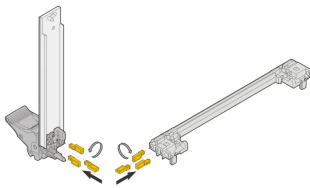

# Keying/Coding for IEL/IET Handle and IEEE Guide Rail

## KATALOGNUMMER

**20817-501**

Based on the IEEE standard guide rails and handles can be coded to avoid the insertion of a wrong board into the wrong slot.

The keying/coding pegs prevent plug-in units to be mounted in wrong slots