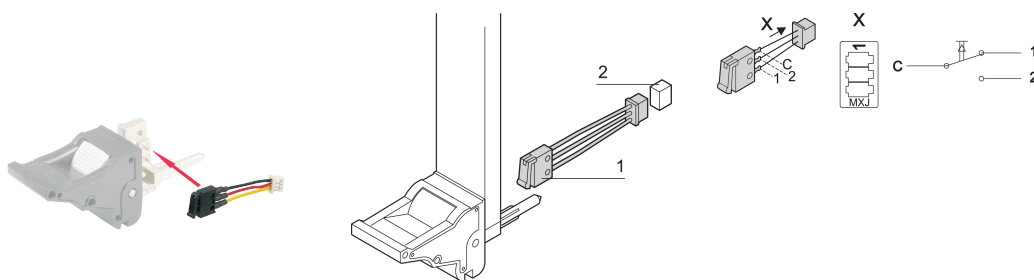

# Plug-In Unit Microswitch for IEL, IET Handle With Cable and Plug

## KATALOGNUMMER

20817-606

Micro Switch for IEL or IET handle. The micro switch fits also for the Offset versions of the handle.

## FUNKTIONER

Plastic, PC, UL 94 V-0

Suitable mating connectors not included in scope of delivery

Max. switched current 50 mA

Electr. life  $\geq$  20,000 switching cycles

Mech. life  $\geq$  20,000 switching cycles

## PRODUKTEGENSKABER

Product Type: Switch

Works With: Front Panels

Materiale: Polycarbonate

Pakke mængde: 10