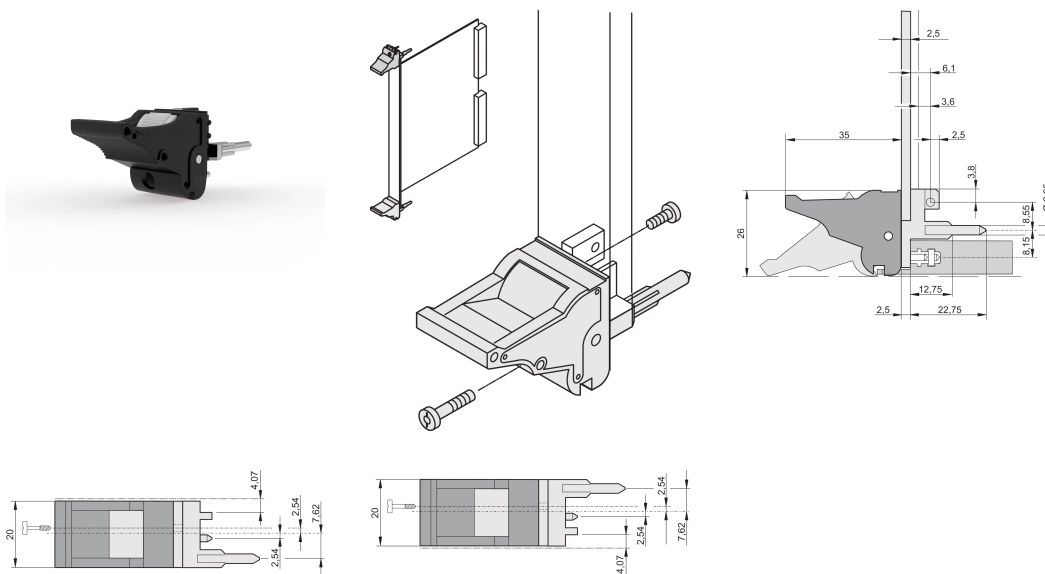

Insertor/Extractor Handle Type IEL, Black Lever, Grey Button, Bottom; 10 pieces

KATALOGNUMMER

20817-612

The inserter/extractor handle, type IEL in accordance with IEEE 1101.10. Two of these handles can overcome a single lever force of 700N (per pair).

CERTIFICERINGER

FUNKTIONER

Suitable for insertion and extraction forces up to 700 N (per pair)

In accordance with IEEE 1101.10 and IEC 60297-3-102

A microswitch can be mounted

PRODUKTEGENSKABER

Pakke mængde: 10

Håndtagstype: IEL; Bottom Front; Top Rear I/O

Flammability Rating: UL@ 94V-0

Farve: Jet Black

Farvekode: RAL 9005

Complies With: EN 45545-2

Dybde (D): 60.45mm

Højde (H): 25.5mm

Materiale: Polycarbonate; Zinc Alloy

Product Type: Handle

Type: Inserter/Extractor, Standard

Bredde (W): 19.8mm

Works With: Front Panels

Gross Weight: 0.246kg

YDERLIGERE PRODUKTOPLYSNINGER

Please order Coding pegs and Microswitch separately.

DIAGRAMS