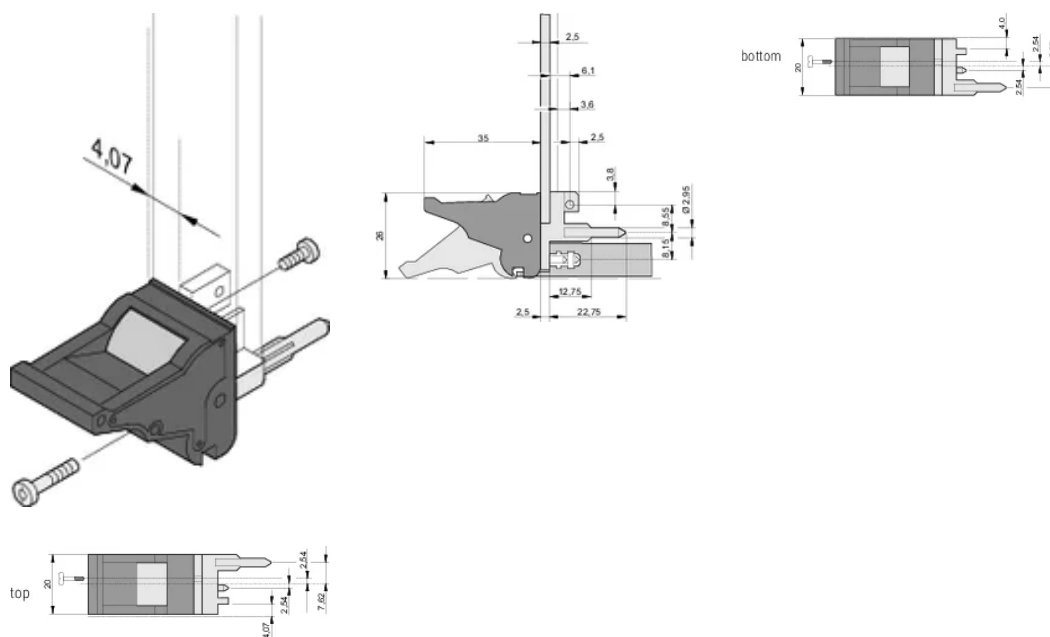

CERTIFICERINGER

FUNKTIONER

Suitable for insertion and extraction forces up to 700 N (per pair)

In accordance with IEEE 1101.10 and IEC 60297-3-102

A microswitch can be mounted

PRODUKTEGENSKABER

Pakke mængde: 10

Product Type: Handle

Type: Inserter/Extractor, Standard

Bredde (W): 19.8mm

Works With: Front Panels

Gross Weight: 0.246kg

YDERLIGERE PRODUKTOPLYSNINGER

Please order Coding pegs and Microswitch separately.

DIAGRAMS