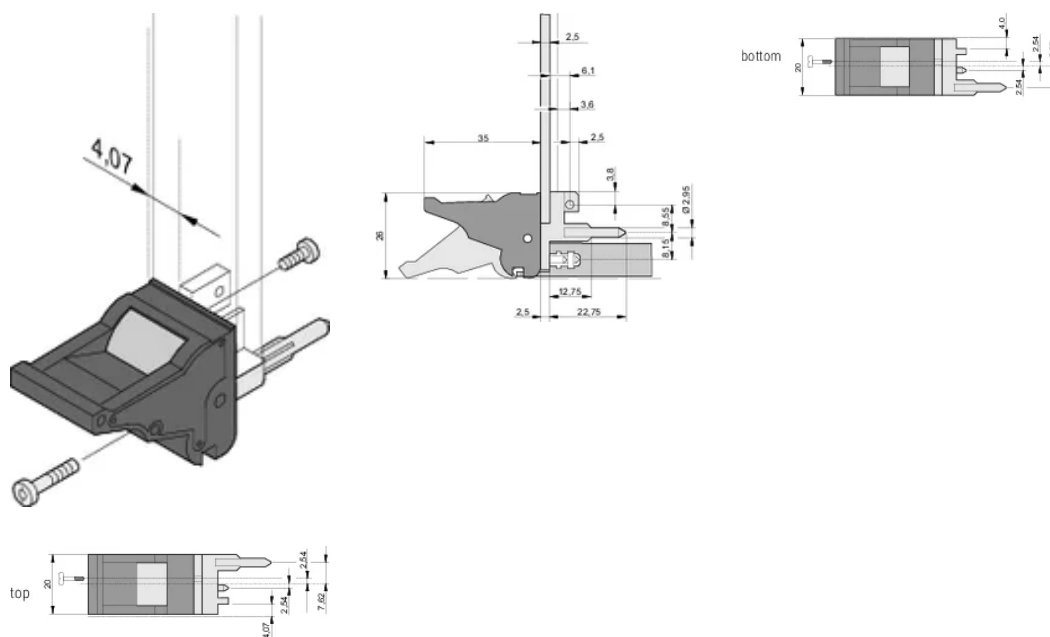

CERTIFICERINGER

FUNKTIONER

Suitable for insertion and extraction forces up to 700 N (per pair)

In accordance with IEEE 1101.10 and IEC 60297-3-102

A microswitch can be mounted

PRODUKTEGENSKABER

Pakke mængde: 10

Product Type: Handle

Type: Inserter/Extractor, Standard

Bredde (W): 19.8mm

Works With: Front Panels

Net Weight: 0.243kg

YDERLIGERE PRODUKTOPLYSNINGER

Please order Coding pegs and Microswitch separately.

DIAGRAMS