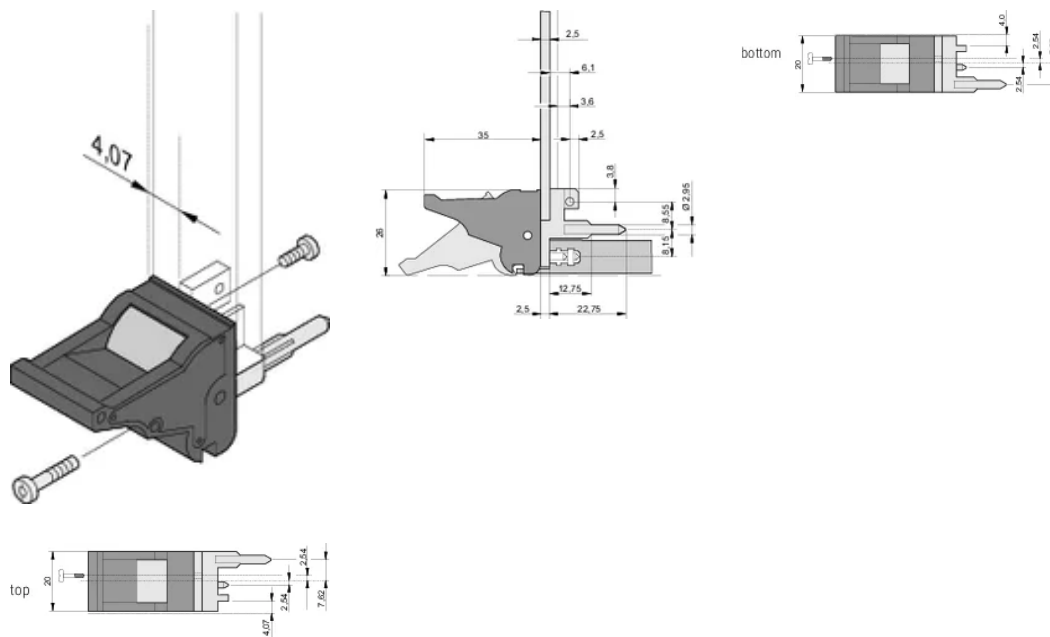

Håndtagstype: IEL; Top Front; Bottom Rear I/O

Flammability Rating: UL@ 94V-0

Farve: Black

Complies With: EN 45545-2

Materiale: Polycarbonate; Zinc Alloy

Product Type: Handle

Type: Inserter/Extractor, Standard

Works With: Front Panels

Net Weight: 2.327kg

YDERLIGERE PRODUKTOPLYSNINGER

Please order Coding pegs and Microswitch separately.

DIAGRAMS

ADVARSEL

nVent-produkter skal kun installeres og anvendes som angivet i nVents produktvejledninger og træningsmaterialer. Vejledninger er tilgængelige på www.nvent.com og hos din nVent kundeservicerepræsentant. Forkert installation, misbrug, fejlanvendelse eller anden unladelse af fuldt ud at følge nVents instruktioner og advarsler kan medføre funktionsfejl, materielle skader, alvorlige personskader eller død og/eller ugyldiggøre din garanti.