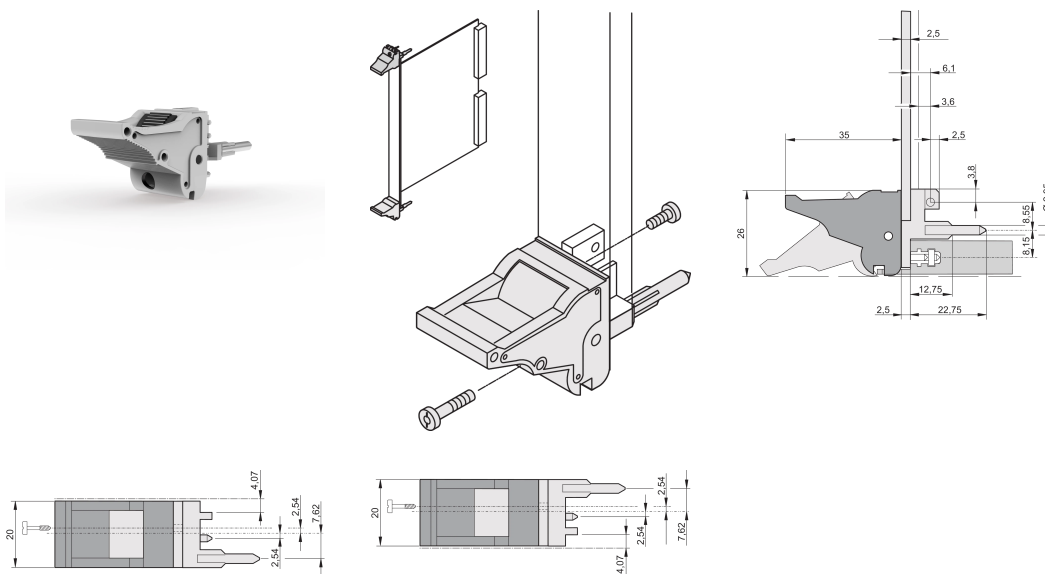

Insertor/Extractor Handle Type IEL, Grey Lever, Black Button, Bottom, 10 Pieces

KATALOGNUMMER

20817-620

The inserter/extractor handle, type IEL in accordance with IEEE 1101.10. Two of these handles can overcome a single lever force of 700 N (per pair).

CERTIFICERINGER

FUNKTIONER

Suitable for insertion and extraction forces up to 700 N (per pair)

In accordance with IEEE 1101.10 and IEC 60297-3-102

A microswitch can be mounted

PRODUKTEGENSKABER

Pakke mængde: 10

Håndtagstype: IEL; Bottom Front; Top Rear I/O

Flammability Rating: UL@ 94V-0

Farve: Grey

Complies With: EN 45545-2

Materiale: Polycarbonate

Product Type: Handle

Type: Inserter/Extractor, Standard

Works With: Front Panels