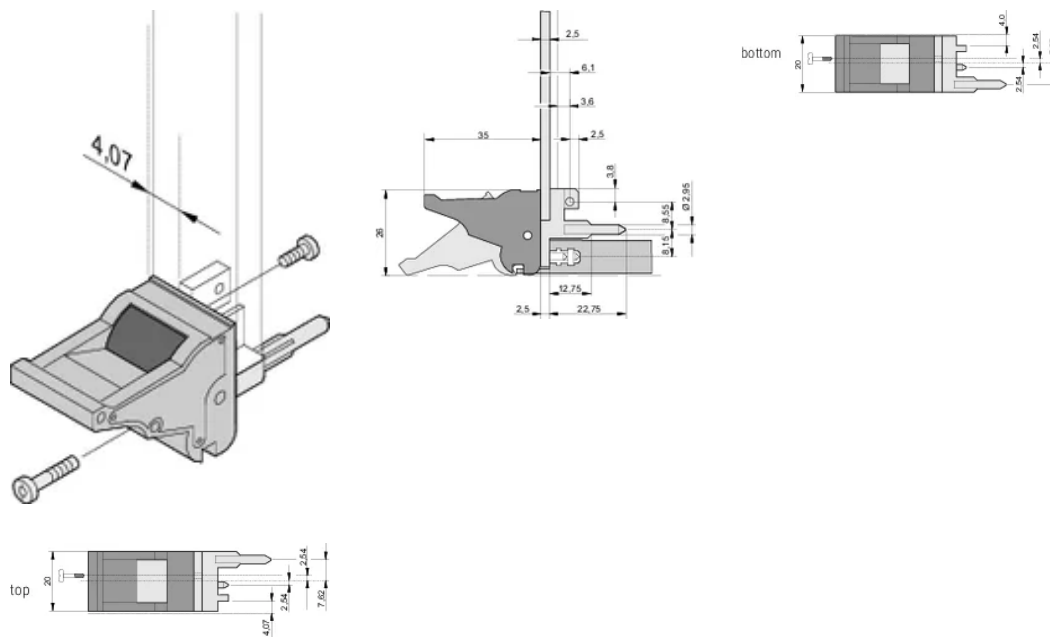

Håndtagstype: IEL; Bottom Front; Top Rear I/O

Flammability Rating: UL@ 94V-0

Farve: Grey

Complies With: EN 45545-2

Materiale: Polycarbonate

Product Type: Handle

Type: Inserter/Extractor, Standard

Works With: Front Panels

Gross Weight: 0.247kg

YDERLIGERE PRODUKTOPLYSNINGER

Please order Coding pegs and Microswitch separately.

DIAGRAMS

ADVARSEL

nVent-produkter skal kun installeres og anvendes som angivet i nVents produktvejledninger og træningsmaterialer. Vejledninger er tilgængelige på www.nvent.com og hos din nVent kundeservicerepræsentant. Forkert installation, misbrug, fejlanvendelse eller anden unladelse af fuldt ud at følge nVents instruktioner og advarsler kan medføre funktionsfejl, materielle skader, alvorlige personskader eller død og/eller ugyldiggøre din garanti.