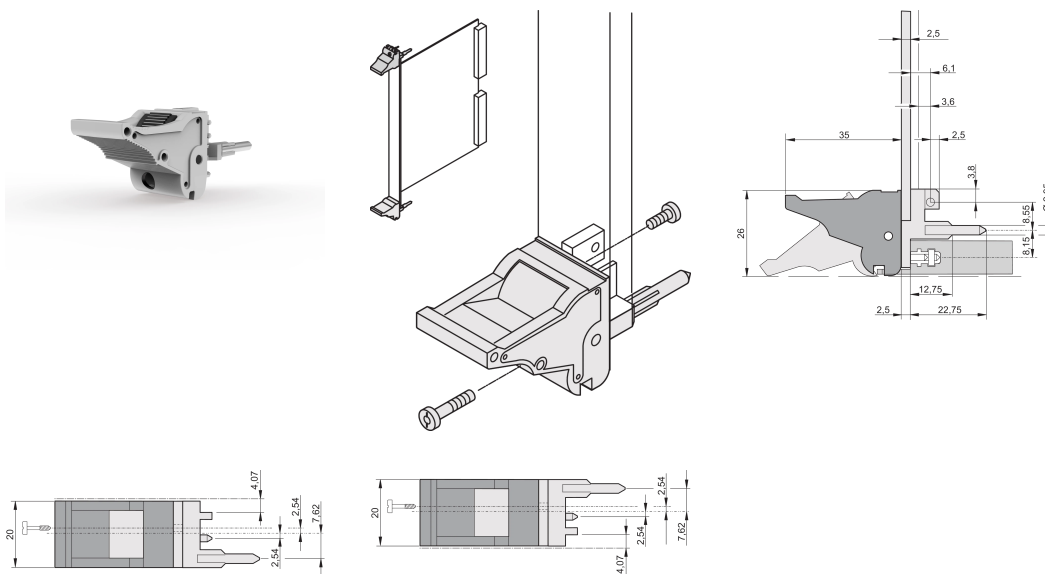

# Insertor/Extractor Handle Type IEL, Grey Lever, Black Button, Bottom, 100 Pieces

## KATALOGNUMMER

20817-621

The inserter/extractor handle, type IEL in accordance with IEEE 1101.10. Two of these handles can overcome a single lever force of 700 N (per pair).

## FUNKTIONER

Suitable for insertion and extraction forces up to 700 N (per pair)

In accordance with IEEE 1101.10 and IEC 60297-3-102

A microswitch can be mounted