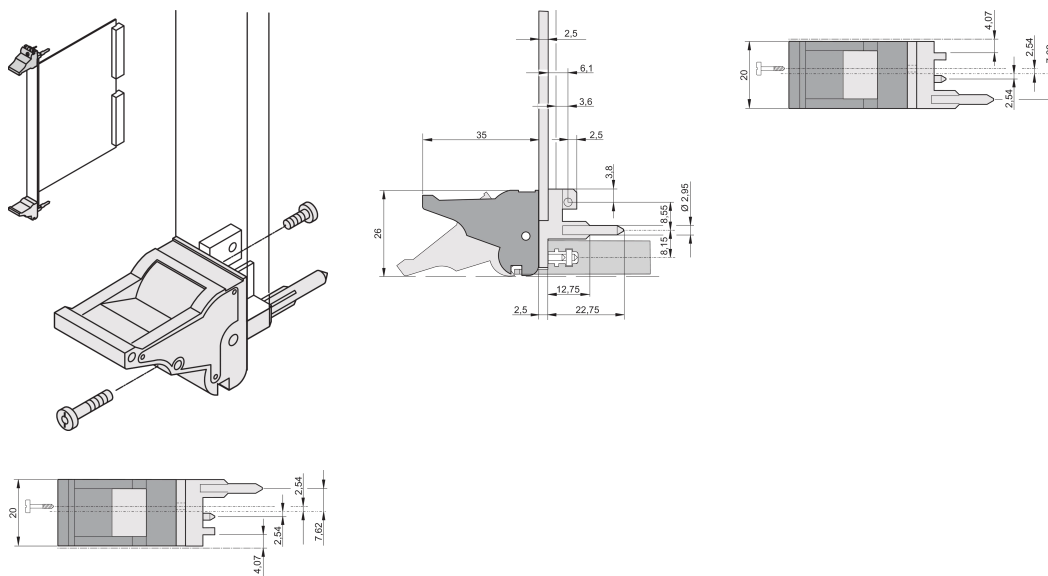

# Insertor/Extractor Handle Type IEL, Grey Lever, Black Button, Top, 100 Pieces

## KATALOGNUMMER

**20817-623**

The inserter/extractor handle, type IEL in accordance with IEEE 1101.10. Two of these handles can overcome a single lever force of 700 N (per pair).

## FUNKTIONER

Suitable for insertion and extraction forces up to 700 N (per pair)

In accordance with IEEE 1101.10 and IEC 60297-3-102

A microswitch can be mounted