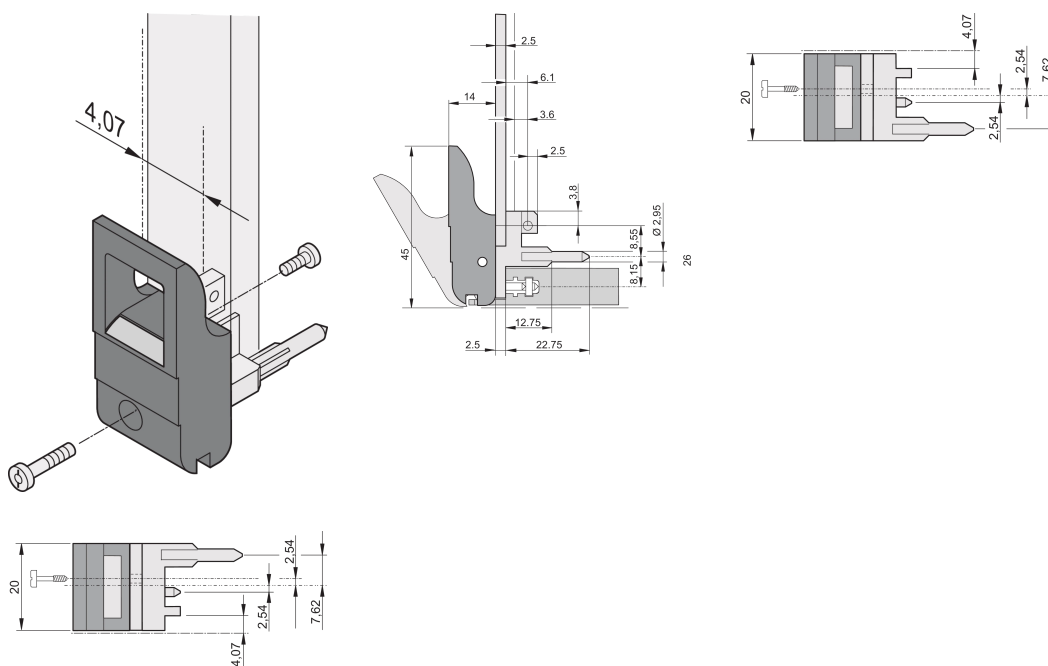

Insertor/Extractor Handle Type IET, Black Lever, Grey Button, Top; 10 pieces

KATALOGNUMMER

20817-654

The inserter/extractor handle, type IET in accordance with IEEE 1101.10. Two of these handles can overcome a single lever force of 700 N (per pair).

CERTIFICERINGER

FUNKTIONER

Suitable for insertion and extraction forces up to 700 N (per pair)

In accordance with IEEE 1101.10 and IEC 60297-3-102

A microswitch can be mounted

PRODUKTEGENSKABER

Pakke mængde: 10

Håndtagstype: IET; Top Front; Bottom Rear I/O

Flammability Rating: UL® 94V-0

Farve: Jet Black

Farvekode: RAL 9005

Complies With: EN 45545-2

Dybde (D): 39.15mm

Højde (H): 44.65mm

Materiale: Polycarbonate; Zinc Alloy

Product Type: Handle

Type: Inserter/Extractor, Standard

Bredde (W): 19.8mm

Works With: Front Panels

Gross Weight: 0.231kg

YDERLIGERE PRODUKTOPLYSNINGER

Please order Coding pegs and Microswitch separately.

DIAGRAMS