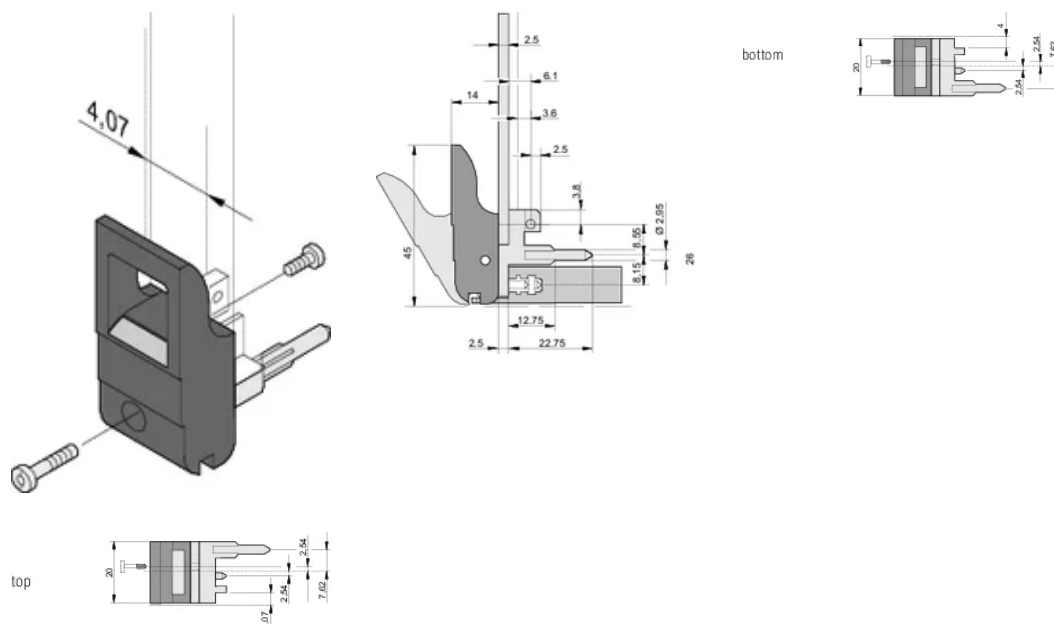

CERTIFICERINGER

FUNKTIONER

Suitable for insertion and extraction forces up to 700 N (per pair)

In accordance with IEEE 1101.10 and IEC 60297-3-102

A microswitch can be mounted

PRODUKTEGENSKABER

Pakke mængde: 10

Product Type: Handle

Type: Inserter/Extractor, Standard

Bredde (W): 19.8mm

Works With: Front Panels

Gross Weight: 0.231kg

YDERLIGERE PRODUKTOPLYSNINGER

Please order Coding pegs and Microswitch separately.

DIAGRAMS