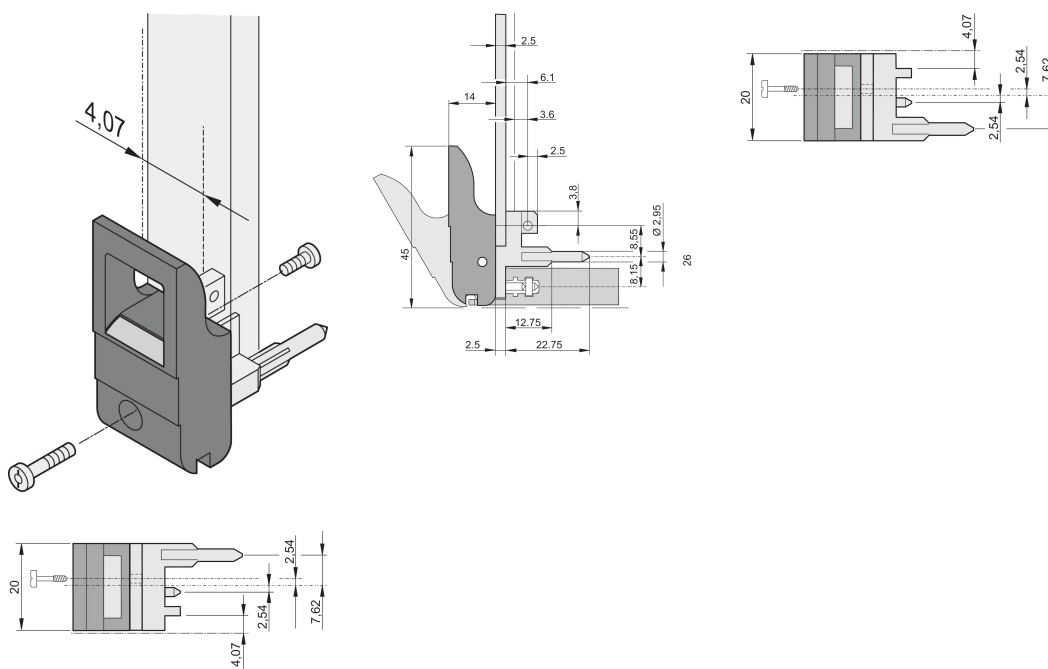

# Insertor/Extractor Handle Type IET, Black Lever, Grey Button, Top, 100 Pieces

## KATALOGNUMMER

20817-655

The inserter/extractor handle, type IET in accordance with IEEE 1101.10. Two of these handles can overcome a single lever force of 700 N (per pair).

## FUNKTIONER

Suitable for insertion and extraction forces up to 700 N (per pair)

In accordance with IEEE 1101.10 and IEC 60297-3-102

A microswitch can be mounted