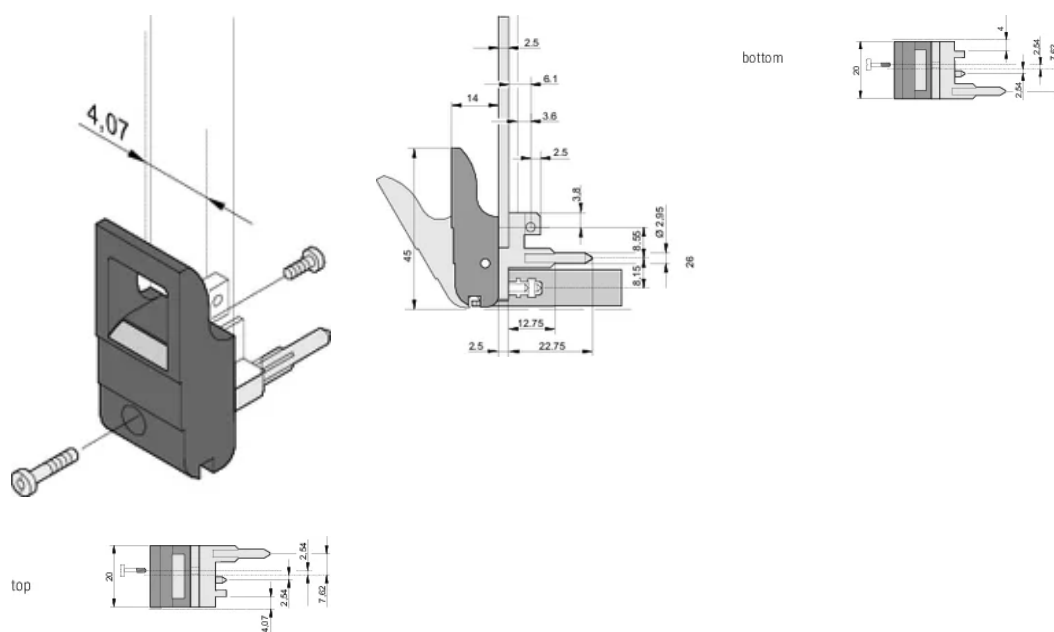

Type: Inserter/Extractor, Standard

Works With: Front Panels

Gross Weight: 2.254kg

## DIAGRAMS