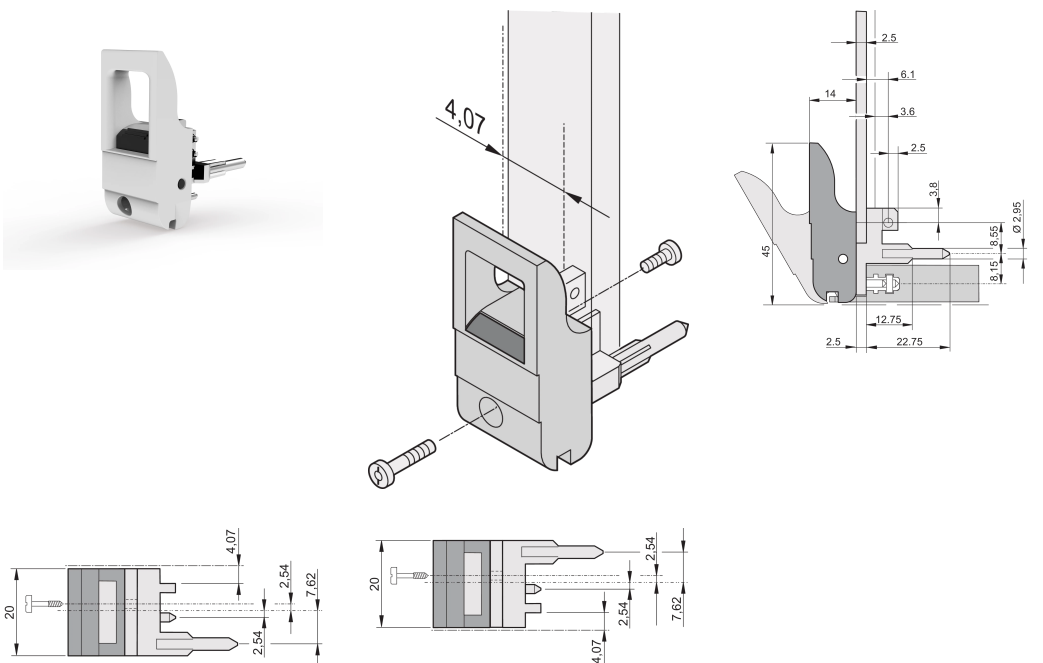

Insertor/Extractor Handle Type IET, Grey Lever, Black Button, Bottom, 10 Pieces

KATALOGNUMMER

20817-660

The inserter/extractor handle, type IET in accordance with IEEE 1101.10. Two of these handles can overcome a single lever force of 700 N (per pair).

CERTIFICERINGER

FUNKTIONER

Suitable for insertion and extraction forces up to 700 N (per pair)

In accordance with IEEE 1101.10 and IEC 60297-3-102

A microswitch can be mounted

With locking

With integrated alignment pin for perforated strip

Codeable i.a.w. IEEE 1101.10 and IEC 60297-3-103

PRODUKTEGENSKABER

Pakke mængde: 10

Håndtagstype: IET; Bottom Front; Top Rear I/O

Flammability Rating: UL® 94V-0

Farve: Grey

Complies With: EN 45545-2

Materiale: Polycarbonate

Product Type: Handle

Type: Inserter/Extractor, Standard

Works With: Front Panels

Gross Weight: 0.235kg

YDERLIGERE PRODUKTOPLYSNINGER

Please order Coding pegs and Microswitch separately.

DIAGRAMS

ADVARSEL