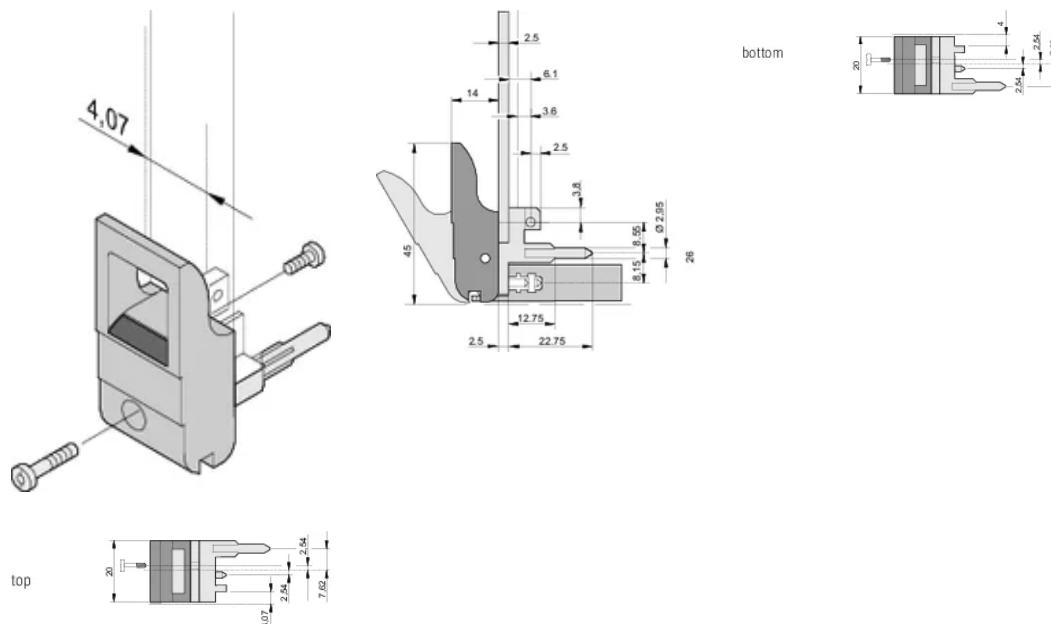

CERTIFICERINGER

FUNKTIONER

Suitable for insertion and extraction forces up to 700 N (per pair)

In accordance with IEEE 1101.10 and IEC 60297-3-102

A microswitch can be mounted

With locking

With integrated alignment pin for perforated strip

Product Type: Handle

Type: Inserter/Extractor, Standard

Works With: Front Panels

Gross Weight: 0.235kg

YDERLIGERE PRODUKTOPLYSNINGER

Please order Coding pegs and Microswitch separately.

DIAGRAMS

ADVARSEL