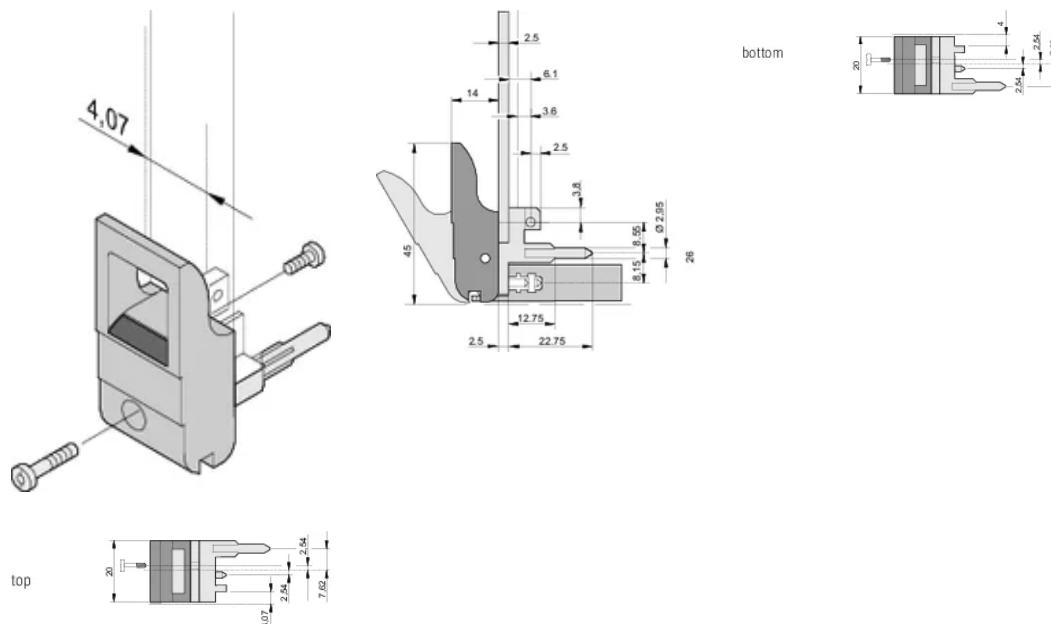

CERTIFICERINGER

FUNKTIONER

Suitable for insertion and extraction forces up to 700 N (per pair)

In accordance with IEEE 1101.10 and IEC 60297-3-102

A microswitch can be mounted

With locking

With integrated alignment pin for perforated strip

Product Type: Handle

Type: Inserter/Extractor, Standard

Works With: Front Panels

Gross Weight: 2.276kg

YDERLIGERE PRODUKTOPLYSNINGER

Please order Coding pegs and Microswitch separately.

DIAGRAMS

ADVARSEL