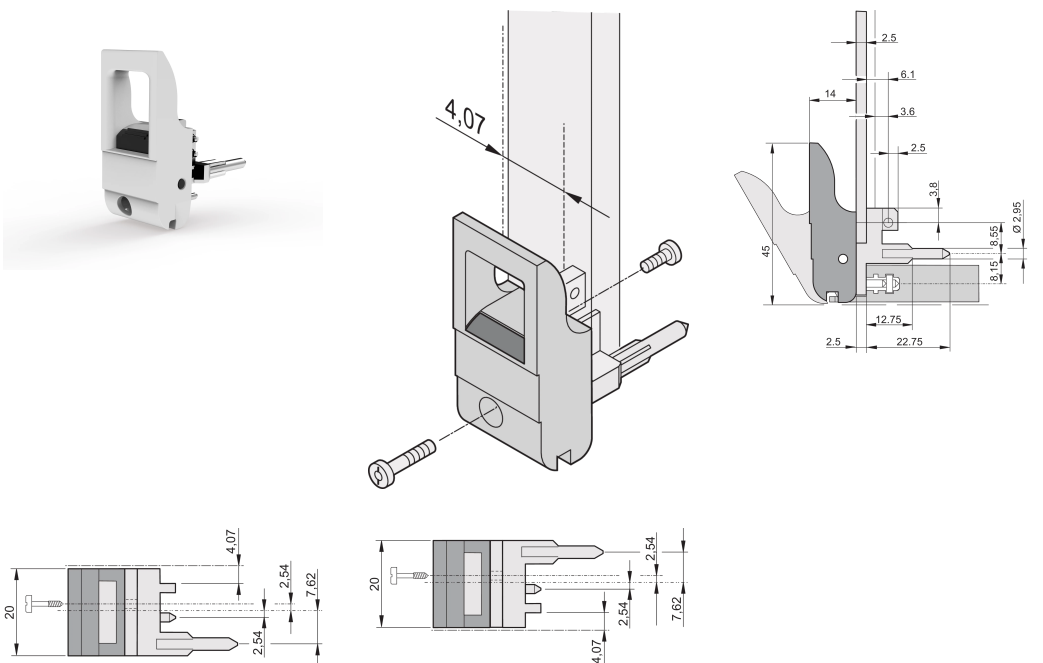

Insertor/Extractor Handle Type IET, Grey Lever, Black Button, Bottom, 100 Pieces

KATALOGNUMMER

20817-661

The inserter/extractor handle, type IET in accordance with IEEE 1101.10. Two of these handles can overcome a single lever force of 700 N (per pair).

CERTIFICERINGER

FUNKTIONER

Suitable for insertion and extraction forces up to 700 N (per pair)

In accordance with IEEE 1101.10 and IEC 60297-3-102

A microswitch can be mounted

With locking

With integrated alignment pin for perforated strip

Codeable i.a.w. IEEE 1101.10 and IEC 60297-3-103

PRODUKTEGENSKABER

Pakke mængde: 100

Håndtagstype: IET; Bottom Front; Top Rear I/O

Flammability Rating: UL® 94V-0

Farve: Grey

Complies With: EN 45545-2

Materiale: Polycarbonate

Product Type: Handle

Type: Inserter/Extractor, Standard

Works With: Front Panels

Gross Weight: 2.276kg

YDERLIGERE PRODUKTOPLYSNINGER

Please order Coding pegs and Microswitch separately.

DIAGRAMS

ADVARSEL