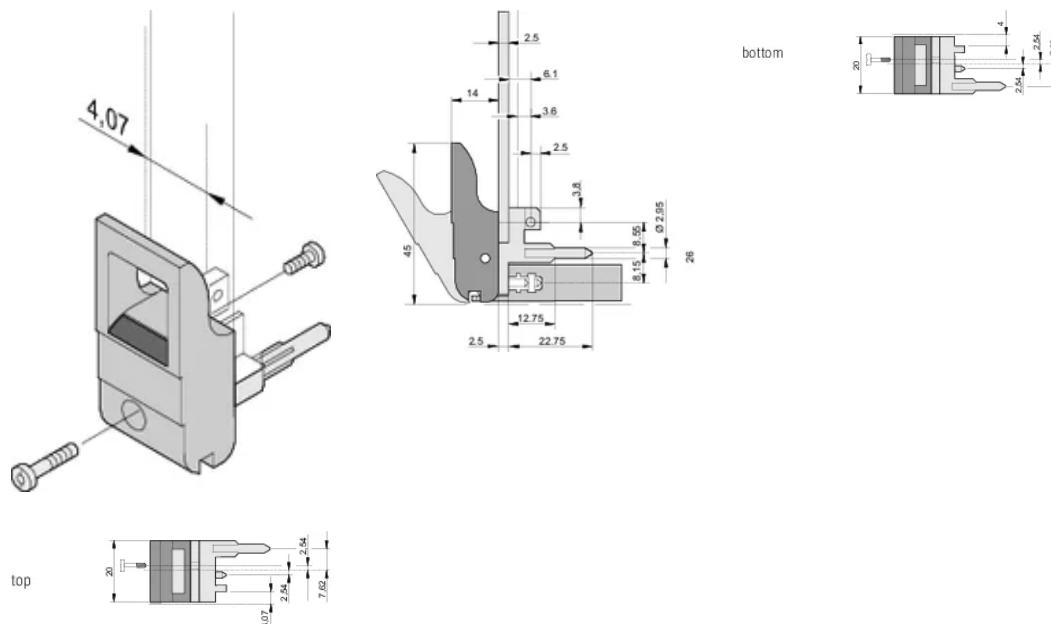

CERTIFICERINGER

FUNKTIONER

Suitable for insertion and extraction forces up to 700 N (per pair)

In accordance with IEEE 1101.10 and IEC 60297-3-102

A microswitch can be mounted

With locking

With integrated alignment pin for perforated strip

Product Type: Handle

Type: Inserter/Extractor, Standard

Works With: Front Panels

Gross Weight: 0.232kg

YDERLIGERE PRODUKTOPLYSNINGER

Please order Coding pegs and Microswitch separately.

DIAGRAMS

ADVARSEL