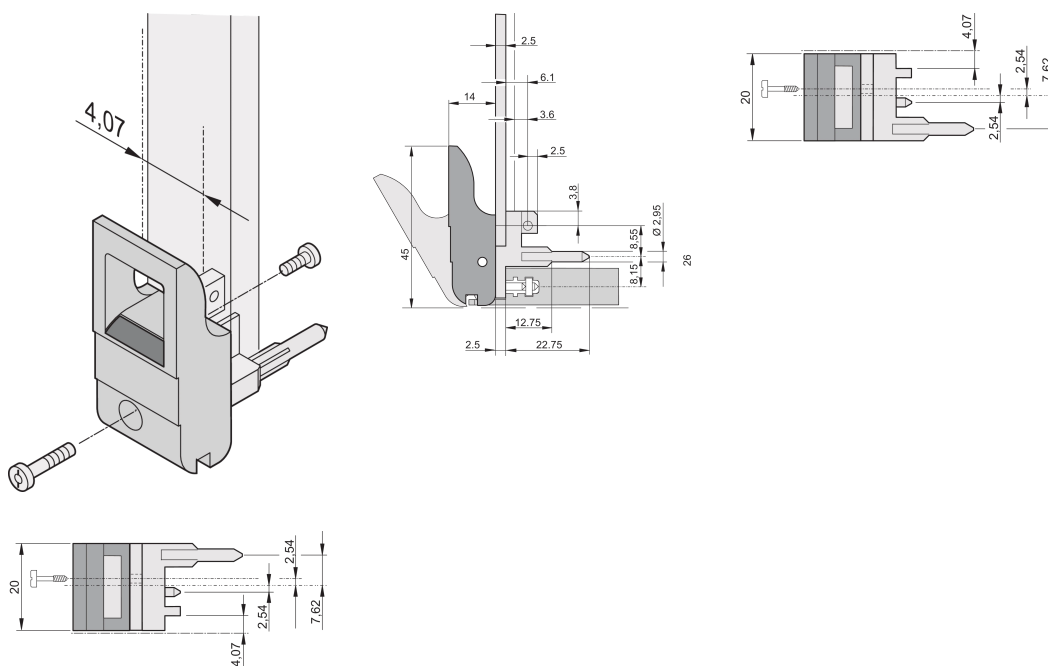

Insertor/Extractor Handle Type IET, Grey Lever, Black Button, Top, 10 Pieces

KATALOGNUMMER

20817-662

The inserter/extractor handle, type IET in accordance with IEEE 1101.10. Two of these handles can overcome a single lever force of 700 N (per pair).

CERTIFICERINGER

FUNKTIONER

Suitable for insertion and extraction forces up to 700 N (per pair)

In accordance with IEEE 1101.10 and IEC 60297-3-102

A microswitch can be mounted

With locking

With integrated alignment pin for perforated strip

Codeable i.a.w. IEEE 1101.10 and IEC 60297-3-103

PRODUKTEGENSKABER

Pakke mængde: 10

Håndtagstype: IET; Top Front; Bottom Rear I/O

Flammability Rating: UL® 94V-0

Farve: Grey

Complies With: EN 45545-2

Materiale: Polycarbonate

Product Type: Handle

Type: Inserter/Extractor, Standard

Works With: Front Panels

Gross Weight: 0.232kg

YDERLIGERE PRODUKTOPLYSNINGER

Please order Coding pegs and Microswitch separately.

DIAGRAMS

ADVARSEL